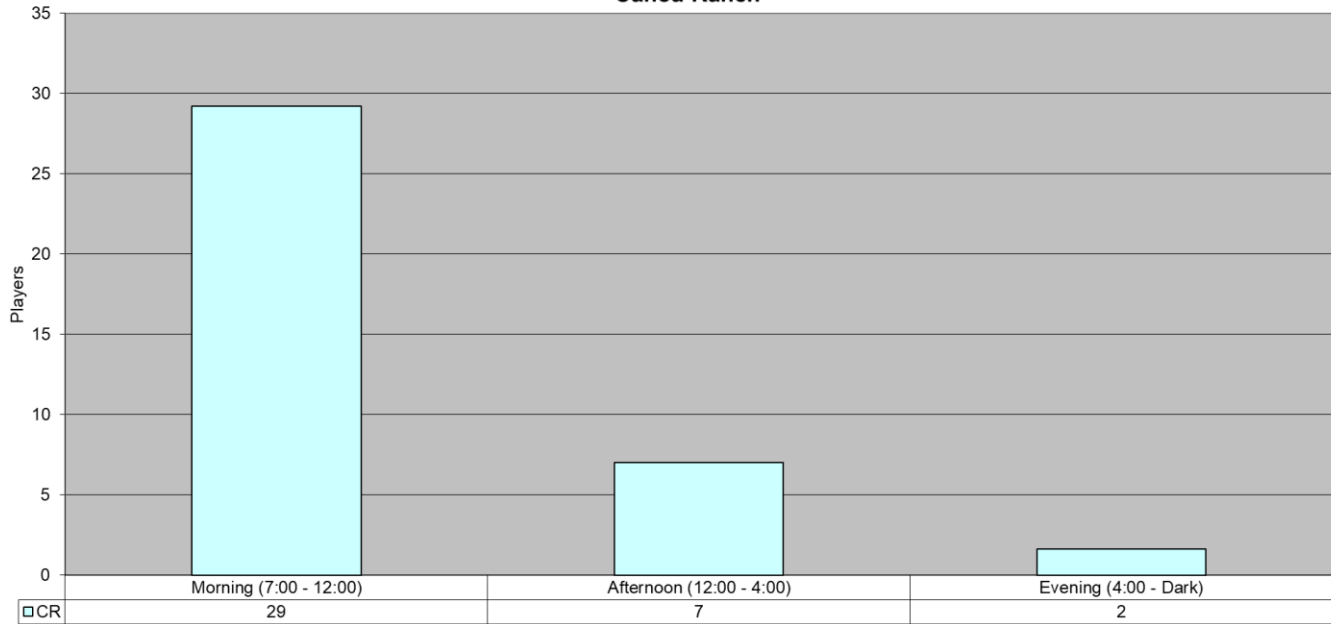

**May 2018 PickleBall Use
East Center**

**May 2018 PickleBall Use
Canoa Ranch**

Average - All Fitness by: Hr	8	17	41	4	1	2	1	7	1	1	2	6	1	0	0	
Players	EAST	CR		Total (All CTRS)												
Tot Month	1676	1173		2849												
Per Day	54.1	37.8		91.9												
Avg Hr	3.6	3.2		6.8												