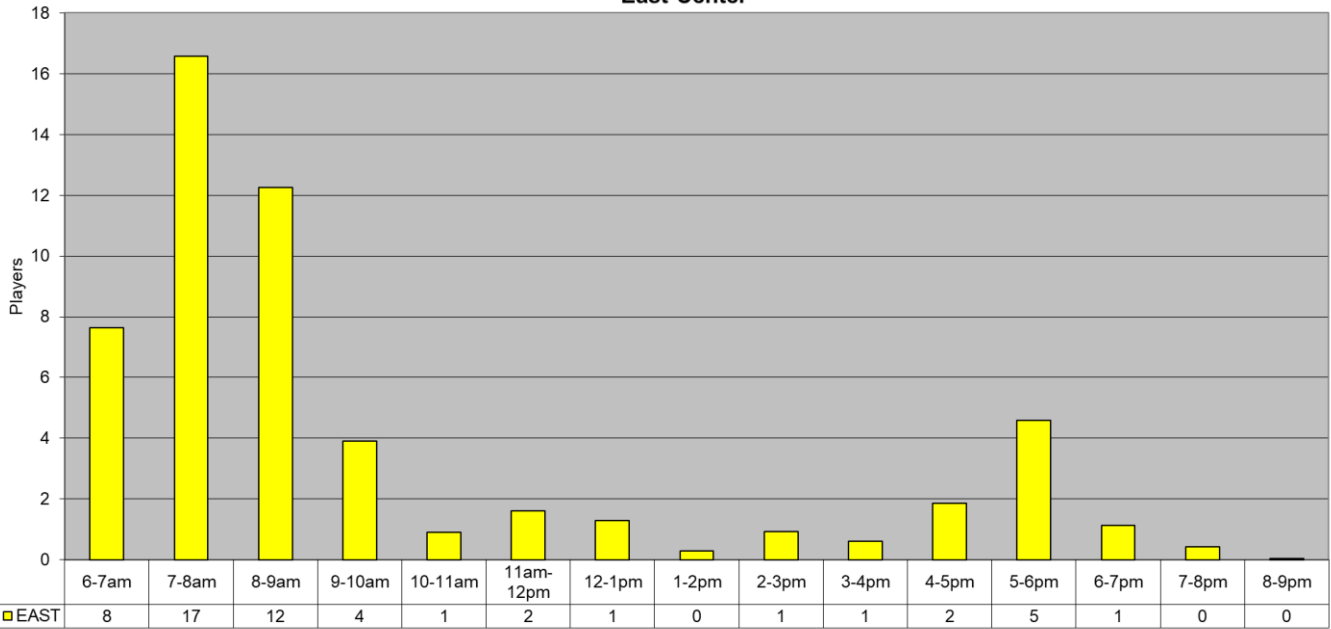

**May 2018 PickleBall Use
East Center**

**May 2018 PickleBall Use
Canoa Ranch**

Average - All Fitness by: Hr	8	17	41	4	1	2	1	7	1	1	2	6	1	0	0	
Players	EAST	CR		Total (All CTRS)												
Tot Month	1676	1173		2849												
Per Day	54.1	37.8		91.9												
Avg Hr	3.6	3.2		6.8												